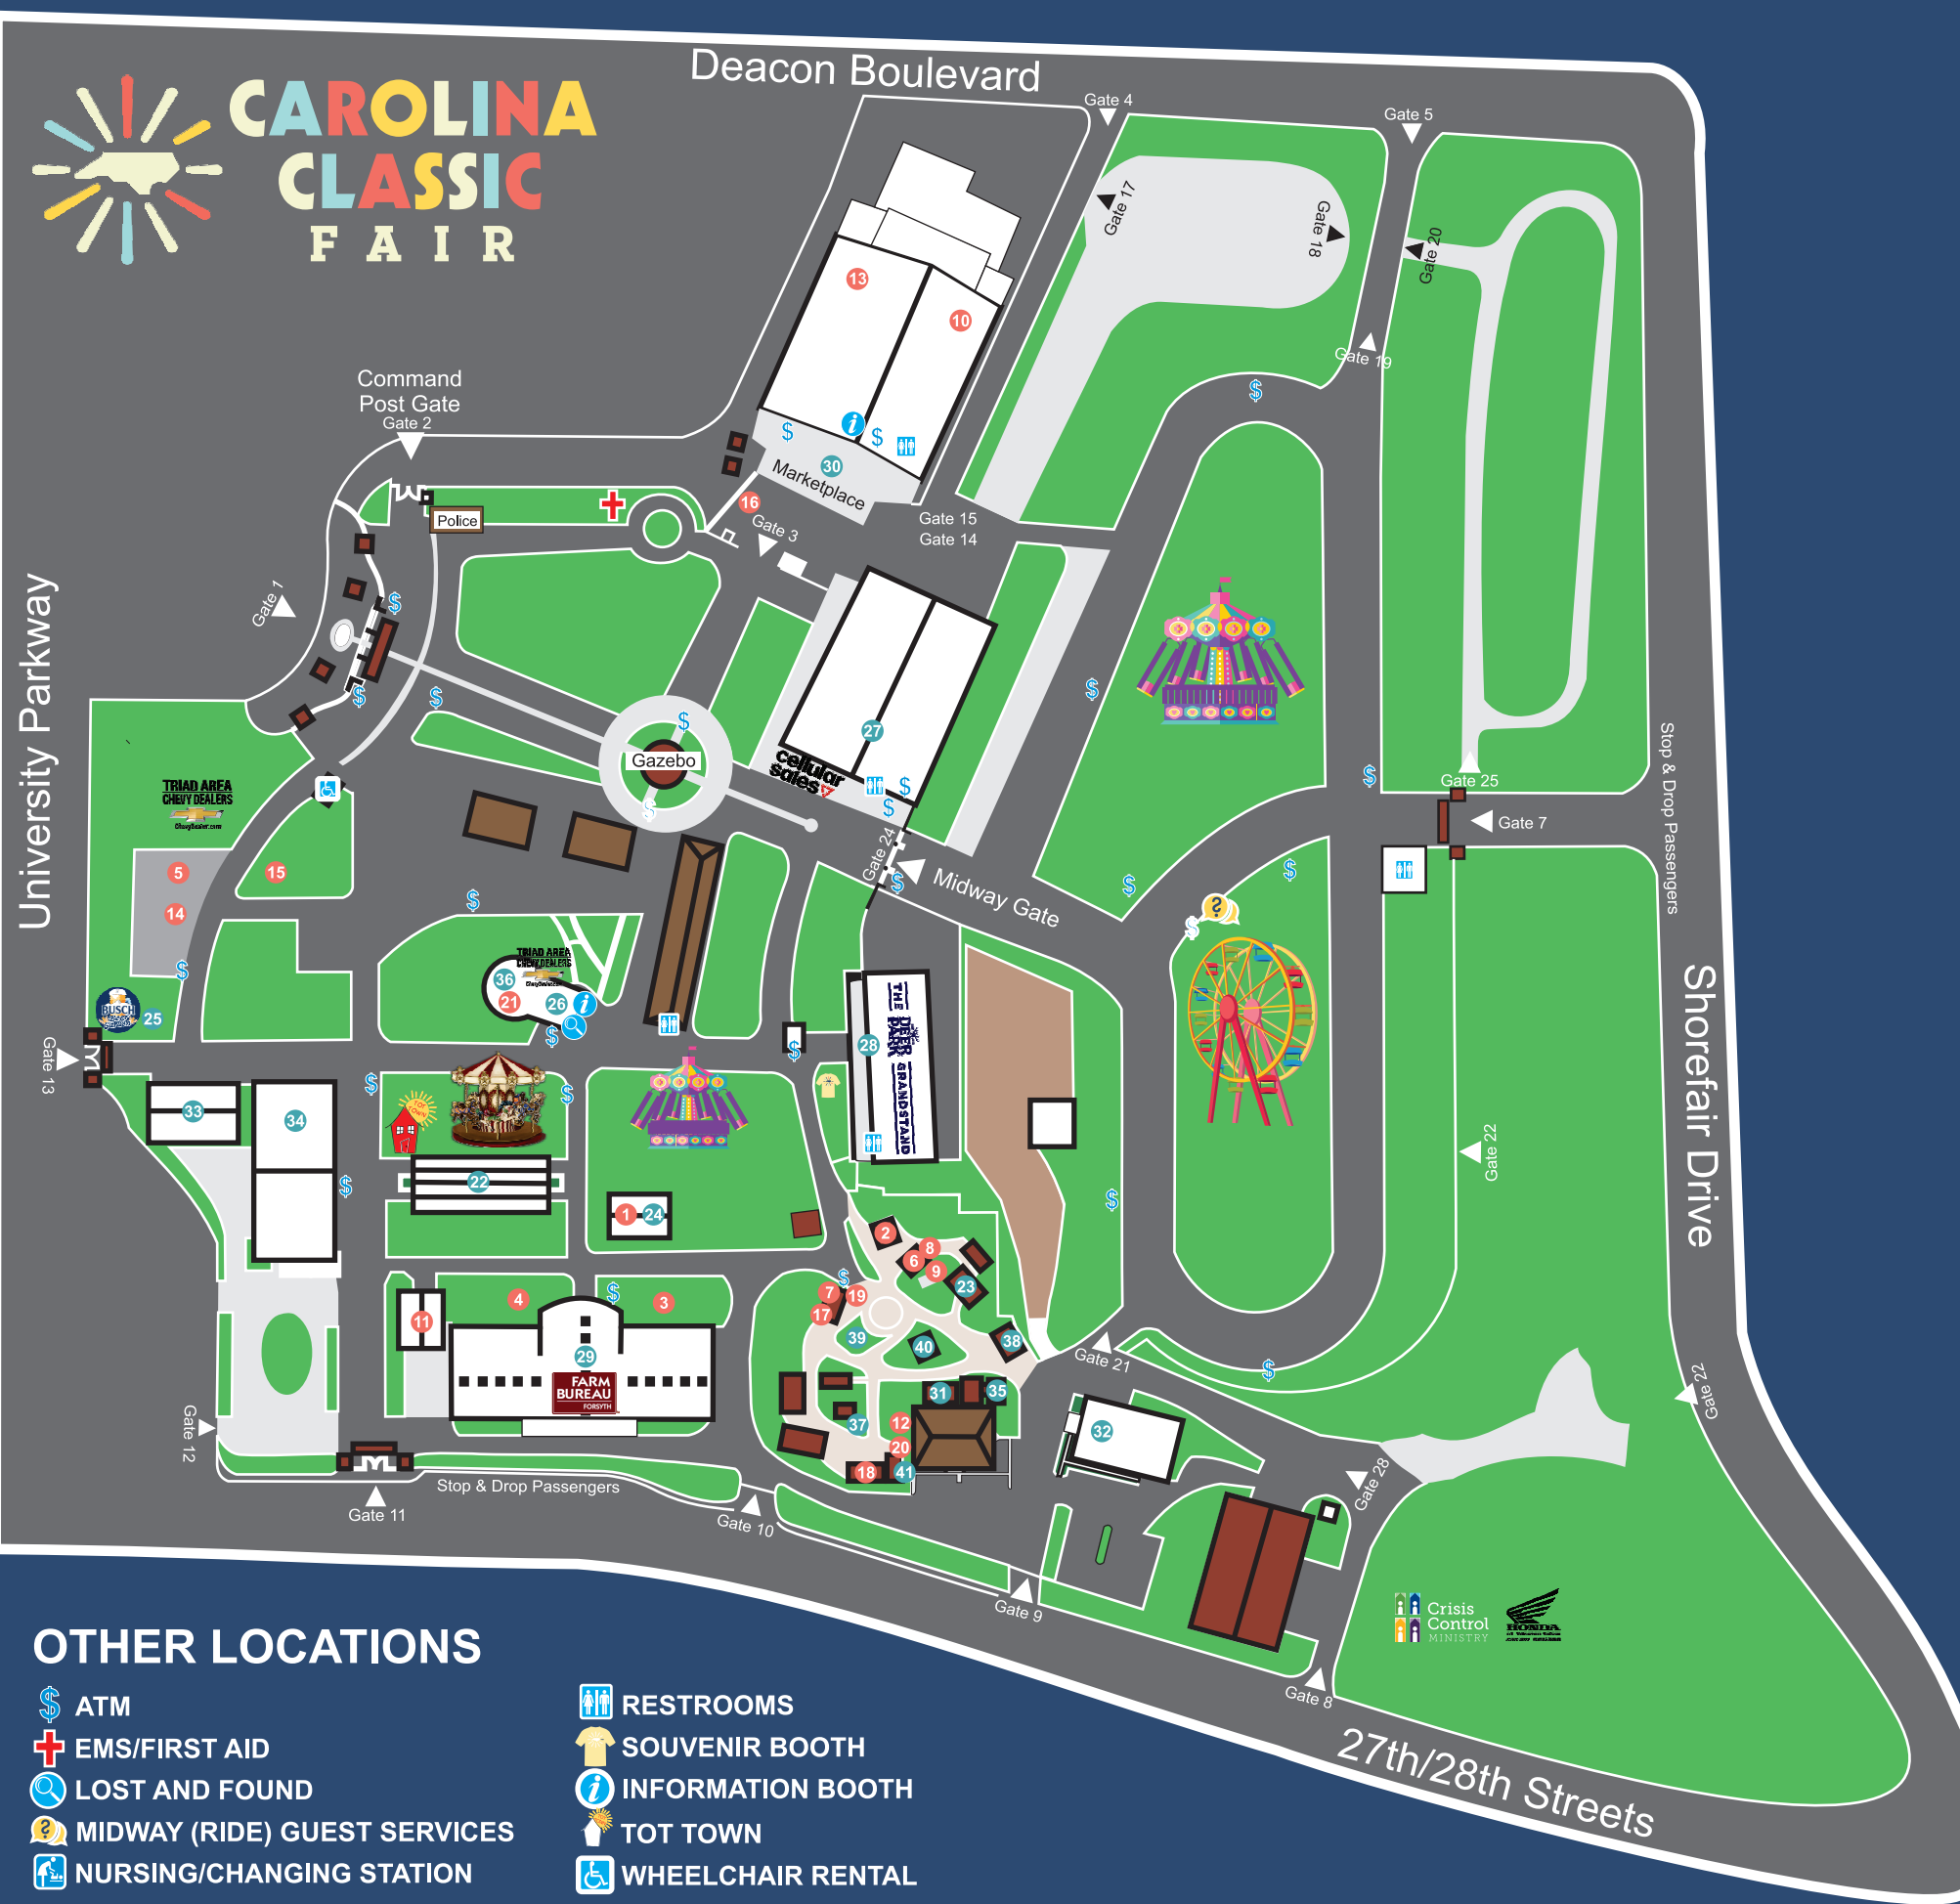

Deacon Boulevard

University Parkway

Stop & Drop Passengers

Shorefair Drive

27th/28th Streets

### ENTERTAINMENT

- 1 AGRICADABRA/COMEDY HYPNOTIST
- 2 CANDLE MAKING - SALEM CANDLE WORKS
- 3 COWBOY CIRCUS
- 4 DAIRY CATTLE MILK DEMONSTRATIONS
- 5 EXTREME ILLUSIONS & ESCAPES
- 6 GLASS ARTIST - JEFF WILSON
- 7 LEATHERWORK DEMONSTRATIONS - TWO BIRDS LEATHER
- 8 LOOM DEMONSTRATIONS - EMILY LINEBACK
- 9 MOUNTAIN MIKE - CHAINSAW CARVING
- 10 NASCAR EXPERIENCE
- 11 PETTING ZOO - EUDORA FARMS
- 12 POTTERY - REGGIE DELARM
- 13 RC2U PORTABLE RACING
- 14 ROCK N CIRCUS
- 15 SHOW ME SWINE - RACING PIGS
- 16 THE LIVING ZULTAR
- 17 TINSMITH - MICHAEL FELK
- 18 TRIAD AREA BLACKSMITH
- 19 VILLAGE BLUEGRASS
- 20 WOOD BOWL TURNING - ROGER ABRAHAMSON
- 21 ZUZU AFRICAN ACROBATS - CLOCK TOWER

### BUILDINGS

- 22 AGRICULTURE BUILDING
- 23 ANTIQUES
- 24 ARENA 1
- 25 BUSCH BEER GARDEN
- 26 FREDERICKS CHEVY CLOCK TOWER INFORMATION BOOTH
- 27 EDUCATION BUILDING - COMPETITIVE EXHIBITS
- 28 DEER PARK SPRINGWATER GRANDSTAND/ BEER GARDEN (OPENS DAILY 5:30 PM)
- 29 FARM BUREAU CATTLE BARN
- 30 MARKETPLACE
- 31 MECUM CABIN - MID ATLANTIC SOUTHEASTERN WINE COMPETITION
- 32 NEIL BOLTON HOME AND GARDEN
- 33 POULTRY BARN
- 34 SHEEP AND SWINE BARN
- 35 SPECIAL FOOD PAVILION
- 36 FREDERICKS CHEVY CLOCK TOWER STAGE
- 37 VINTAGE TRACTOR DISPLAY
- 38 WINE PAVILION
- 39 YESTERDAY VILLAGE
- 40 YESTERDAY VILLAGE CHURCH - CHRISTMAS TREE CONTEST
- 41 YESTERDAY VILLAGE STAGE

### OTHER LOCATIONS

- ATM
- EMS/FIRST AID
- LOST AND FOUND
- MIDWAY (RIDE) GUEST SERVICES
- NURSING/CHANGING STATION
- RESTROOMS
- SOUVENIR BOOTH
- INFORMATION BOOTH
- TOT TOWN
- WHEELCHAIR RENTAL